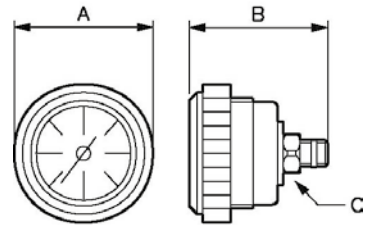

GAUGES PLATE

Gauge 1/8» MBSP

Part number	Max. operating pressure (psi)	Net weight (Kg)
MT IA1040VP	145	0,07